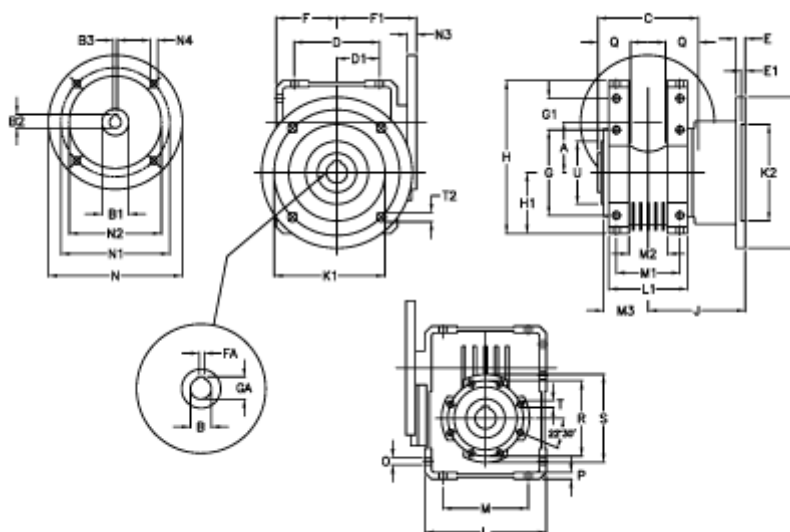

Article number: 392211002044636

Description: Worm Gear with Torque Limiter
W110 L2-UF-20-P112 B14

Measures

A = 110.10	E = 20	H = 308.0	M = 184	N4 = 9	U = 130
B = 42	E1 = 12	H1 = 125.0	M1 = 115	O = 14.0	
B1 E7 = 28	F = 125	J = 179.5	M2 = 69	P = 14	
B2 = 31.3	F1 = 151	K = 280	M3 = 73	Q = 45	
B3 H9 = 8	FA = 12	K1 = 230	N = 160	R = 165	
C = 155	G = 184	K2 = 170	N1 = 130	S = 200	
D = 174.0	G1 = 58.0	L = 250	N2 = 110	T = M12x19	
D1 = 82.0	GA = 45.3	L1 = 143	N3 = 13.0	T2 = 13.0	